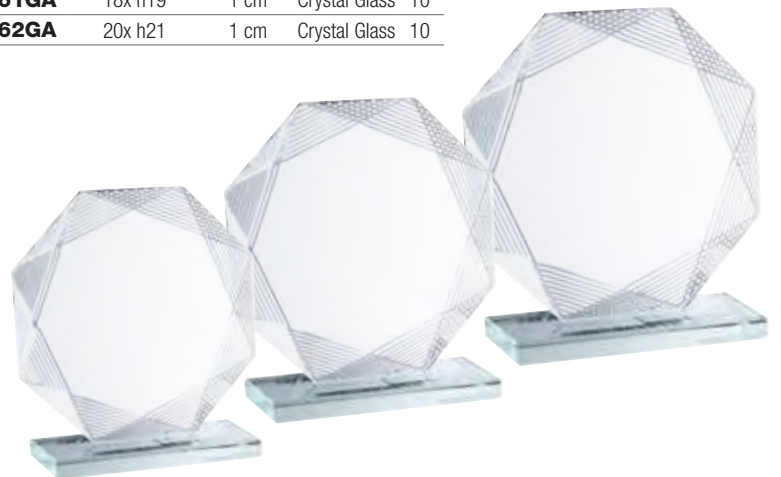

7110GA

7111GA

7112GA

Serie **6060GA**

Art./Ref.	Misure/Size cm	Sp/th	Material	Pack
6060GA	16x h17	1 cm	Crystal Glass	10
6061GA	18x h19	1 cm	Crystal Glass	10
6062GA	20x h21	1 cm	Crystal Glass	10

6060GA

6061GA