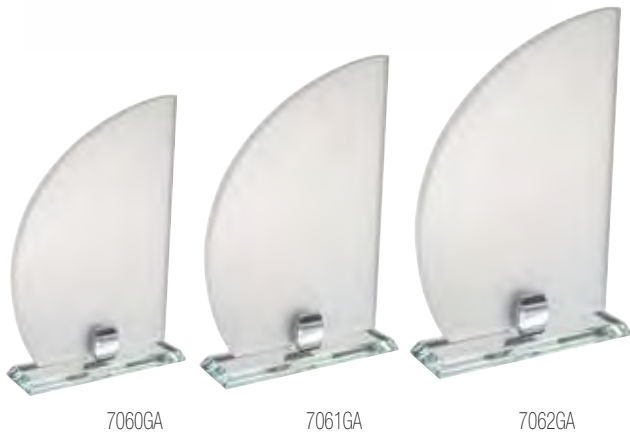

Ø 7 cm
	Ø 9 cm
	Ø 11 cm

STANDARD BOX

Stampa a caldo transfer
Heat transfer printing

Base trasparente removibile / Removable transparent base

	Ø 11 cm
	Ø 14 cm
	Ø 16 cm

STANDARD BOX